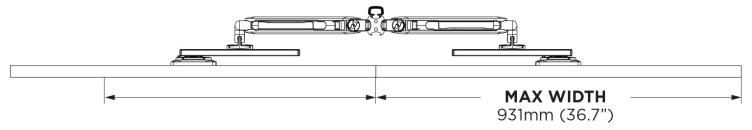

Advanced cable management

Cables discretely tidy in generous cable management in arms and post

10 Year Warranty

Dual side-by-side for centrally positioned post

AWMS-2-LDS40 symmetrical setups

Solutions for displays of all kinds.
Atdec Modular enables elegant & ergonomic solutions to suit every display in any configuration. For high performance workspaces.