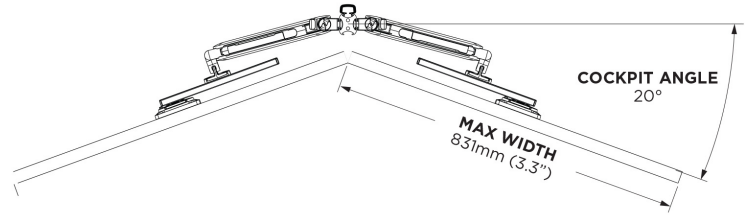

AWMS-2-LDS40

DUAL DYNAMIC SHORT-LINK ARM FOR CENTRAL POST

Dual side-by-side for centrally positioned post

Adjustable

Easy fingertip adjustments at all points including the head:

- Tilt -20° to $+45^{\circ}$
- Pan 360°
- Rotation $\pm 90^{\circ}$

Central post

Position post symmetrically on desk and mount two monitors without wall interference from monitor arm elbows

75x75
100x100

6kg//13.5lb
PER MONITOR

Ideal for

two 27" to 34" monitors, flat or curved, up to 140mm (5.5") deep

Counterbalance gauge

effortless adjustment with an easy-to-read gauge for fast mass installations

Rotation limiters

integrated, toolless 180° limiters prevent contact with walls and dividers

Available in silver black

Advanced cable management

Cables discretely tidy in generous cable management in arms and post

10 Year Warranty

Dual side-by-side for centrally positioned post

AWMS-2-LDS40 symmetrical setups

Solutions for displays of all kinds.
Atdec Modular enables elegant & ergonomic solutions to suit every display in any configuration. For high performance workspaces.