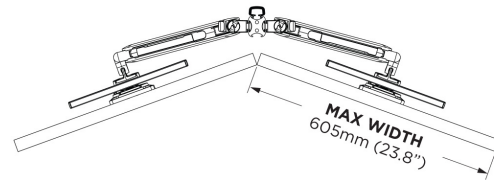

AWMS-2-LDS40

DUAL DYNAMIC SHORT-LINK ARM FOR CENTRAL POST

Dual side-by-side for centrally positioned post

Adjustable

Easy fingertip adjustments at all points including the head:

- Tilt -20° to $+45^{\circ}$
- Pan 360°
- Rotation $\pm 90^{\circ}$

Central post

Position post symmetrically on desk and mount two monitors without wall interference from monitor arm elbows

75x75
100x100

6kg//13.5lb
PER MONITOR

Ideal for

two 27" to 34" monitors, flat or curved, up to 140mm (5.5") deep

Advanced cable management

Cables discretely tidy in generous cable management in arms and post

10 Year Warranty

Dual side-by-side for centrally positioned post

AWMS-2-LDS40 symmetrical setups

Solutions for displays of all kinds.
Atdec Modular enables elegant & ergonomic solutions to suit every display in any configuration. For high performance workspaces.