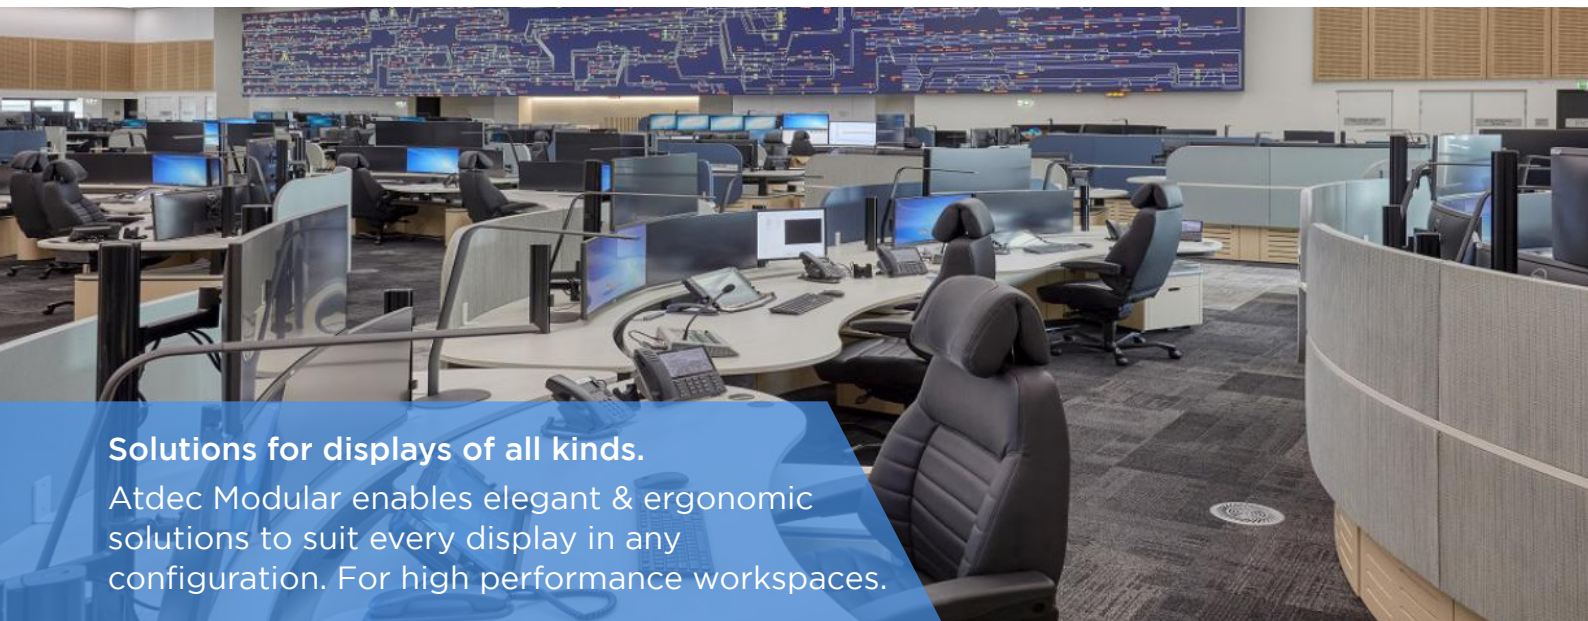

Dual side-by-side for centrally positioned post

AWMS-2-LDS40 symmetrical setups

Solutions for displays of all kinds.
Atdec Modular enables elegant & ergonomic solutions to suit every display in any configuration. For high performance workspaces.

Atdec Uncover™ is where our infinite mounting possibilities become your specific mounting solutions.

Call us to discuss your next project

ATDEC Infinite Mounting Possibilities

Australia
+61 2 8729 5000
support@atdec.com
www.atdec.com.au

North America
888 303 4252
usasales@atdec.com
www.atdec.com

UK-EMEA
+44 3330 117725
sales@atdec.co.uk
www.atdec.co.uk

New Zealand
0800 887 298
nz@atdec.com
www.atdec.co.nz

Asia
salesasia@atdec.com