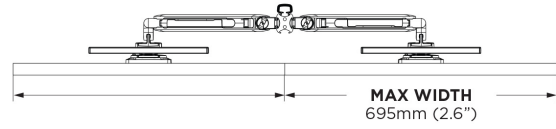

Advanced cable management

Cables discretely tidy in generous cable management in arms and post

10 Year Warranty

Dual side-by-side for centrally positioned post

AWMS-2-LDS40 symmetrical setups

Solutions for displays of all kinds.
Atdec Modular enables elegant & ergonomic solutions to suit every display in any configuration. For high performance workspaces.